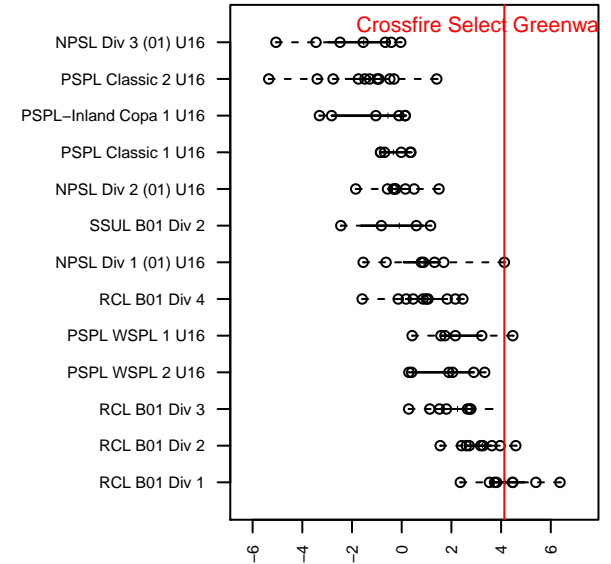

Crossfire Select Greenwalt B01

Crossfire Select SC
 Redmond, WA
 B01 total strength=1704
 attack=16.55 defense=31.79
 fall league = NPSL Div 1 (01) U16

alt names used:
 Crossfire Select B01 Greenwalt
 Crossfire Select B01 Greenwalt
 Crossfire Select 2001 Greenwalt
 Crossfire Select B01 Greenwalt
 Crossfire Select B01 Greenwalt
 CFS B01 – Gold – Greenwalt

Venues played:
 2016 RVS Classic BU16
 2016 Crossfire Select U16
 2016 Summer Slam Gold/Silver U16
 2016 NPSL Division 1 (01) U16
 2016 PacNW Winter Classic Premier U16
 2016 WYS Presidents Cup B01 Div 1

**attack and defense variance (black dot)
relative to other teams
and top 10 in region**

**attack and defense rating
relative to others at age
and all opponents in last 13 months**

Performance relative to 13 month average