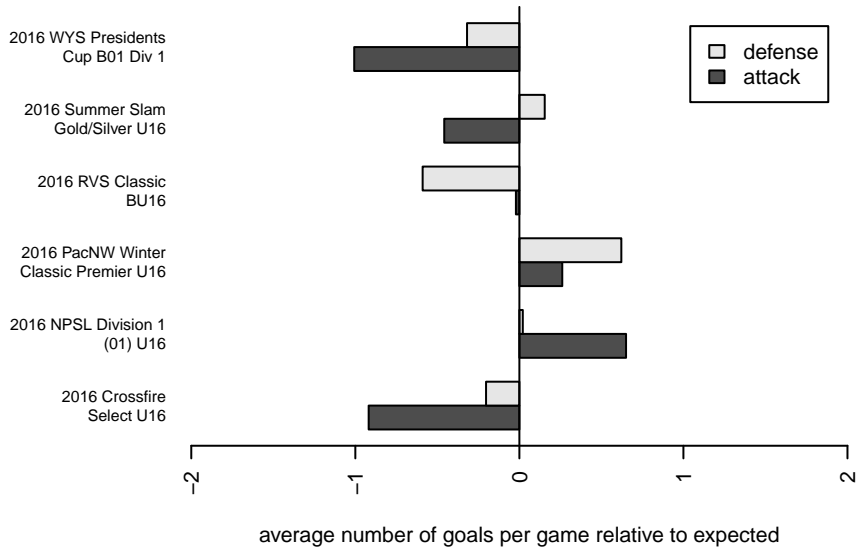

Crossfire Select Greenwalt B01

Crossfire Select SC
 Redmond, WA
 B01 total strength=1704
 attack=16.55 defense=31.79
 fall league = NPSL Div 1 (01) U16

alt names used:
 Crossfire Select B01 Greenwalt
 Crossfire Select B01 Greenwalt
 Crossfire Select 2001 Greenwalt
 Crossfire Select B01 Greenwalt
 Crossfire Select B01 Greenwalt
 CFS B01 – Gold – Greenwalt

Venues played:
 2016 RVS Classic BU16
 2016 Crossfire Select U16
 2016 Summer Slam Gold/Silver U16
 2016 NPSL Division 1 (01) U16
 2016 PacNW Winter Classic Premier U16
 2016 WYS Presidents Cup B01 Div 1

**attack and defense variance (black dot)
relative to other teams
and top 10 in region**

**attack and defense rating
relative to others at age
and all opponents in last 13 months**

Performance relative to 13 month average