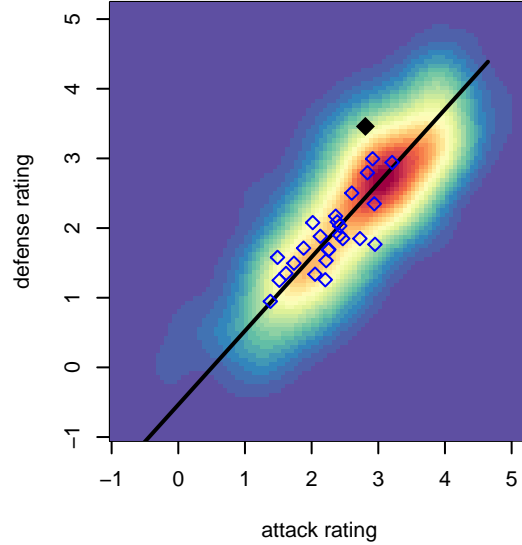

Crossfire Select Greenwalt B01

Crossfire Select SC
 Redmond, WA
 B01 total strength=1704
 attack=16.55 defense=31.79
 fall league = NPSL Div 1 (01) U16

alt names used:
 Crossfire Select B01 Greenwalt
 Crossfire Select B01 Greenwalt
 Crossfire Select 2001 Greenwalt
 Crossfire Select B01 Greenwalt
 Crossfire Select B01 Greenwalt
 CFS B01 – Gold – Greenwalt

Venues played:
 2016 RVS Classic BU16
 2016 Crossfire Select U16
 2016 Summer Slam Gold/Silver U16
 2016 NPSL Division 1 (01) U16
 2016 PacNW Winter Classic Premier U16
 2016 WYS Presidents Cup B01 Div 1

**attack and defense variance (black dot)
relative to other teams
and top 10 in region**

**attack and defense rating
relative to others at age
and all opponents in last 13 months**

Performance relative to 13 month average