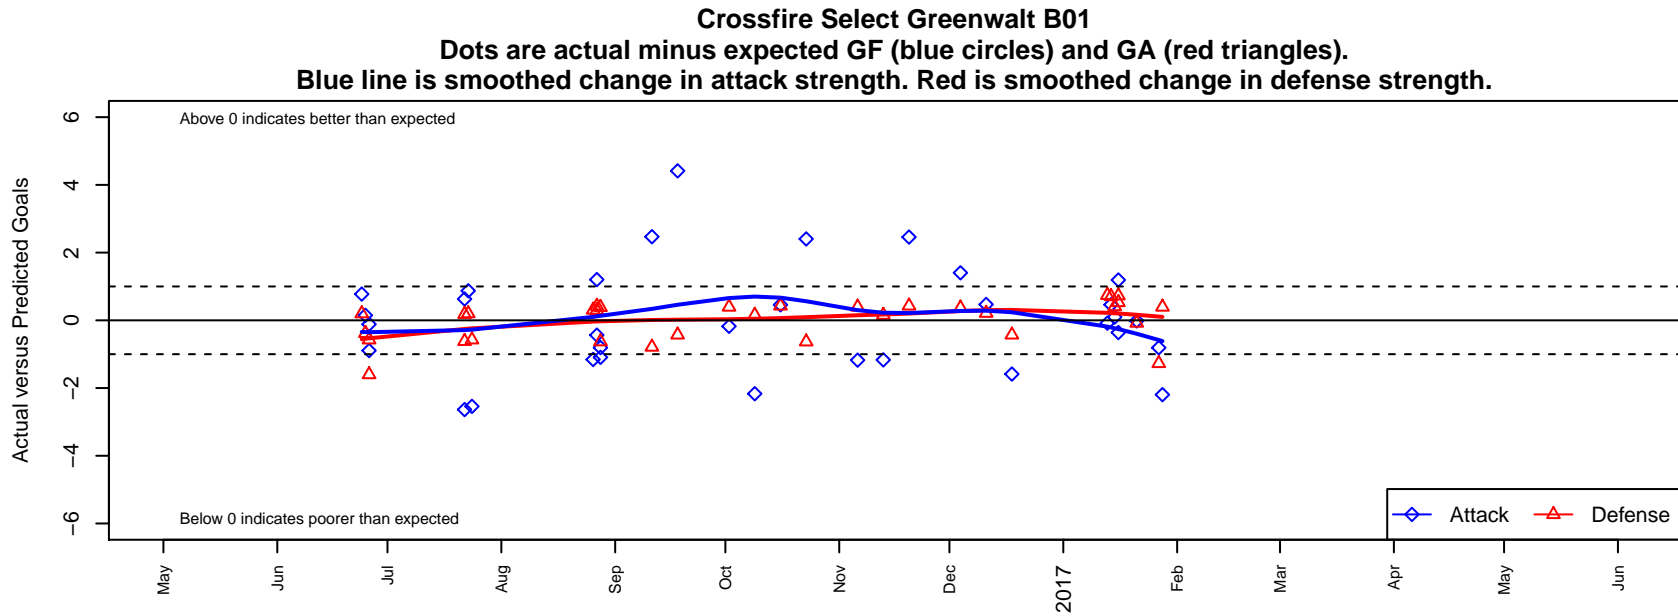

Crossfire Select Greenwalt B01

Crossfire Select SC
 Redmond, WA
 B01 total strength=1704
 attack=16.55 defense=31.79
 fall league = NPSL Div 1 (01) U16

alt names used:
 Crossfire Select B01 Greenwalt
 Crossfire Select B01 Greenwalt
 Crossfire Select 2001 Greenwalt
 Crossfire Select B01 Greenwalt
 Crossfire Select B01 Greenwalt
 CFS B01 – Gold – Greenwalt

Venues played:
 2016 RVS Classic BU16
 2016 Crossfire Select U16
 2016 Summer Slam Gold/Silver U16
 2016 NPSL Division 1 (01) U16
 2016 PacNW Winter Classic Premier U16
 2016 WYS Presidents Cup B01 Div 1

**attack and defense variance (black dot)
relative to other teams
and top 10 in region**

**attack and defense rating
relative to others at age
and all opponents in last 13 months**

Performance relative to 13 month average